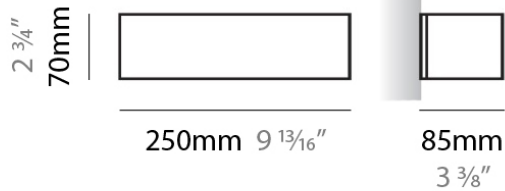

TOY SURFACE

D83139

GENERAL

Series: Toy
Brand: Panzeri
Division: Design
Mounting Type: Surface
Mounting Location: Wall
Subcategory: Ambient

PHYSICAL

Shape: Rectangle
Length (mm): 250
Length (in): 9 7/8
Height (mm): 70
Height (in): 2 3/4
Extension (mm): 85
Extension (in): 3 1/4
Light Distribution: Direct / Indirect
Weight (kg): 0.9
Weight (lbs): 2
Diffuser: Frost White Glass
Fixture Finish: SST
Fixture Material: Metal

ELECTRICAL

Number of Lamps: 1
Lamp Type: CFL
Bulb Included: Bulb Not Included
Total Output Wattage (W): 26
Max. Wattage Per Lamp (W): 26
Lamp Base: GX24-q3
Driver Included: Yes
Driver Type: Ballast - 120Vac - Non-dimming
Input Voltage (V): 120

LED

OPTICAL

RATINGS AND CERTIFICATIONS

Certified By: CSA Certified to UL and CSA Standards
IP rating: IP40